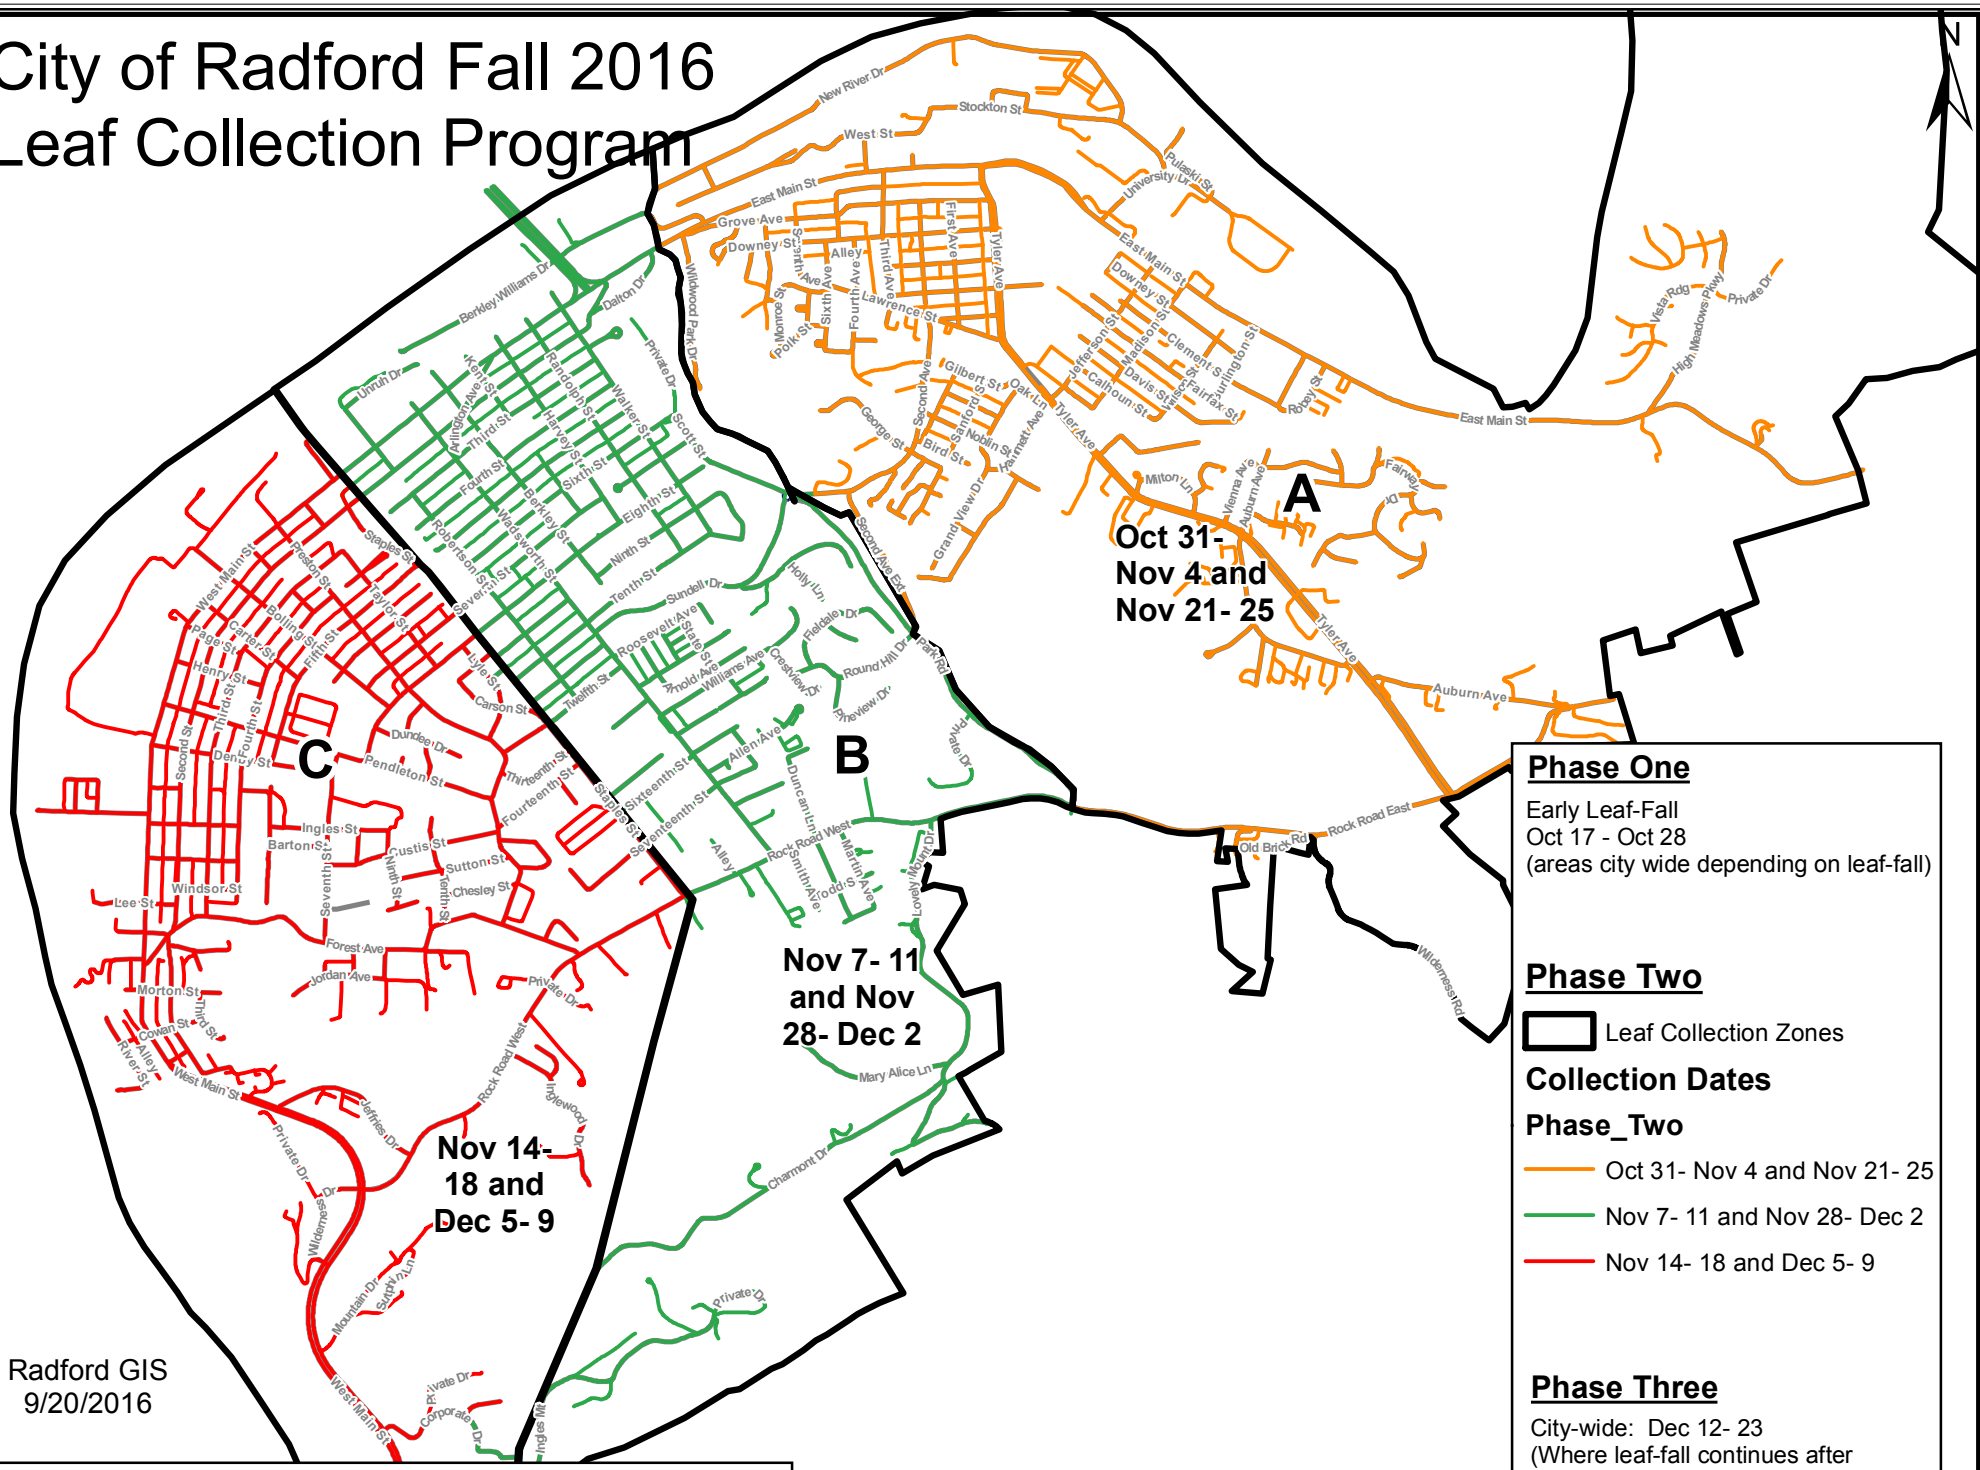

City of Radford Fall 2016 Leaf Collection Program

A
Oct 31-
Nov 4 and
Nov 21- 25

B
Nov 7- 11
and Nov
28- Dec 2

C
Nov 14-
18 and
Dec 5- 9

Phase One
Early Leaf-Fall
Oct 17 - Oct 28
(areas city wide depending on leaf-fall)

Phase Two
 Leaf Collection Zones

Collection Dates

Phase_Two

- Oct 31- Nov 4 and Nov 21- 25
- Nov 7- 11 and Nov 28- Dec 2
- Nov 14- 18 and Dec 5- 9

Phase Three
City-wide: Dec 12- 23
(Where leaf-fall continues after scheduled collections)