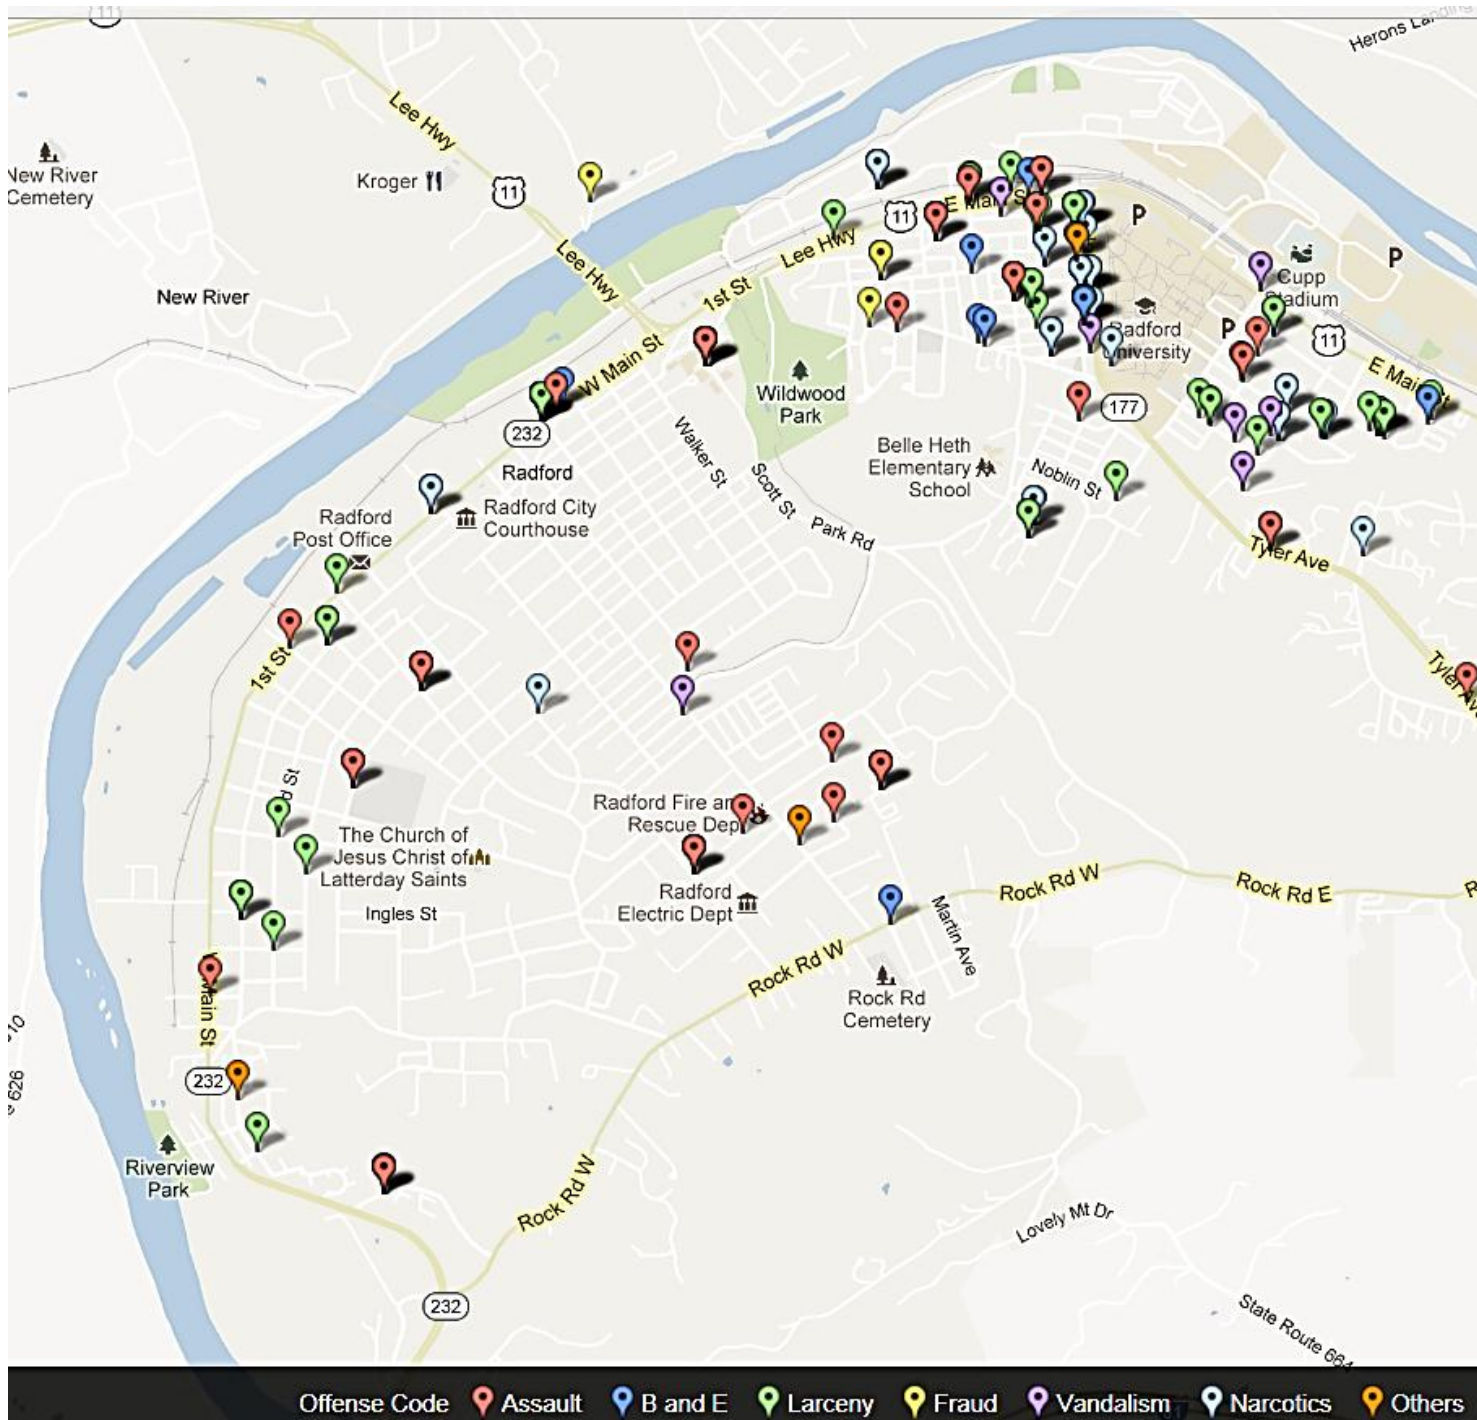

# Crime Map October 2012

Map Date: 12/19/2012

Compiled by: Sonia Ramsey