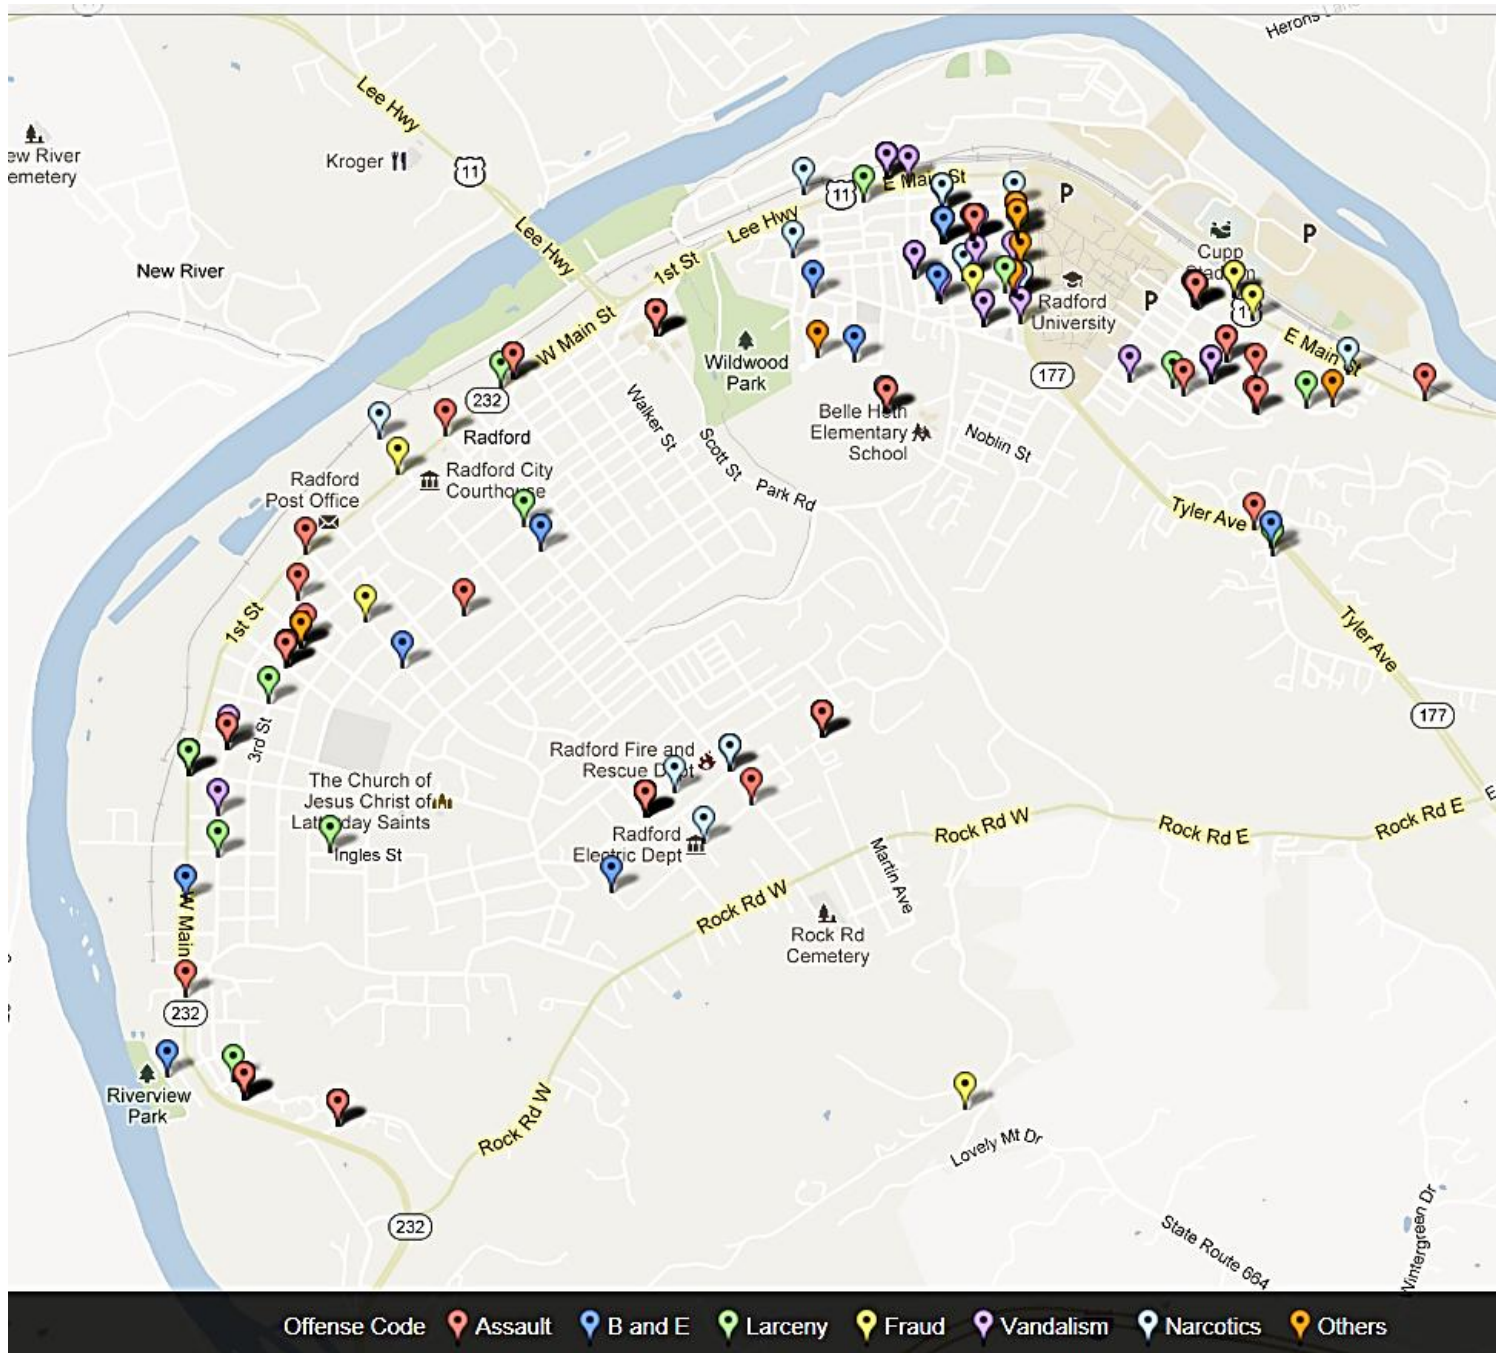

Crime Map November 2012

Map Date: 12/19/2012

Compiled by: Sonia Ramsey