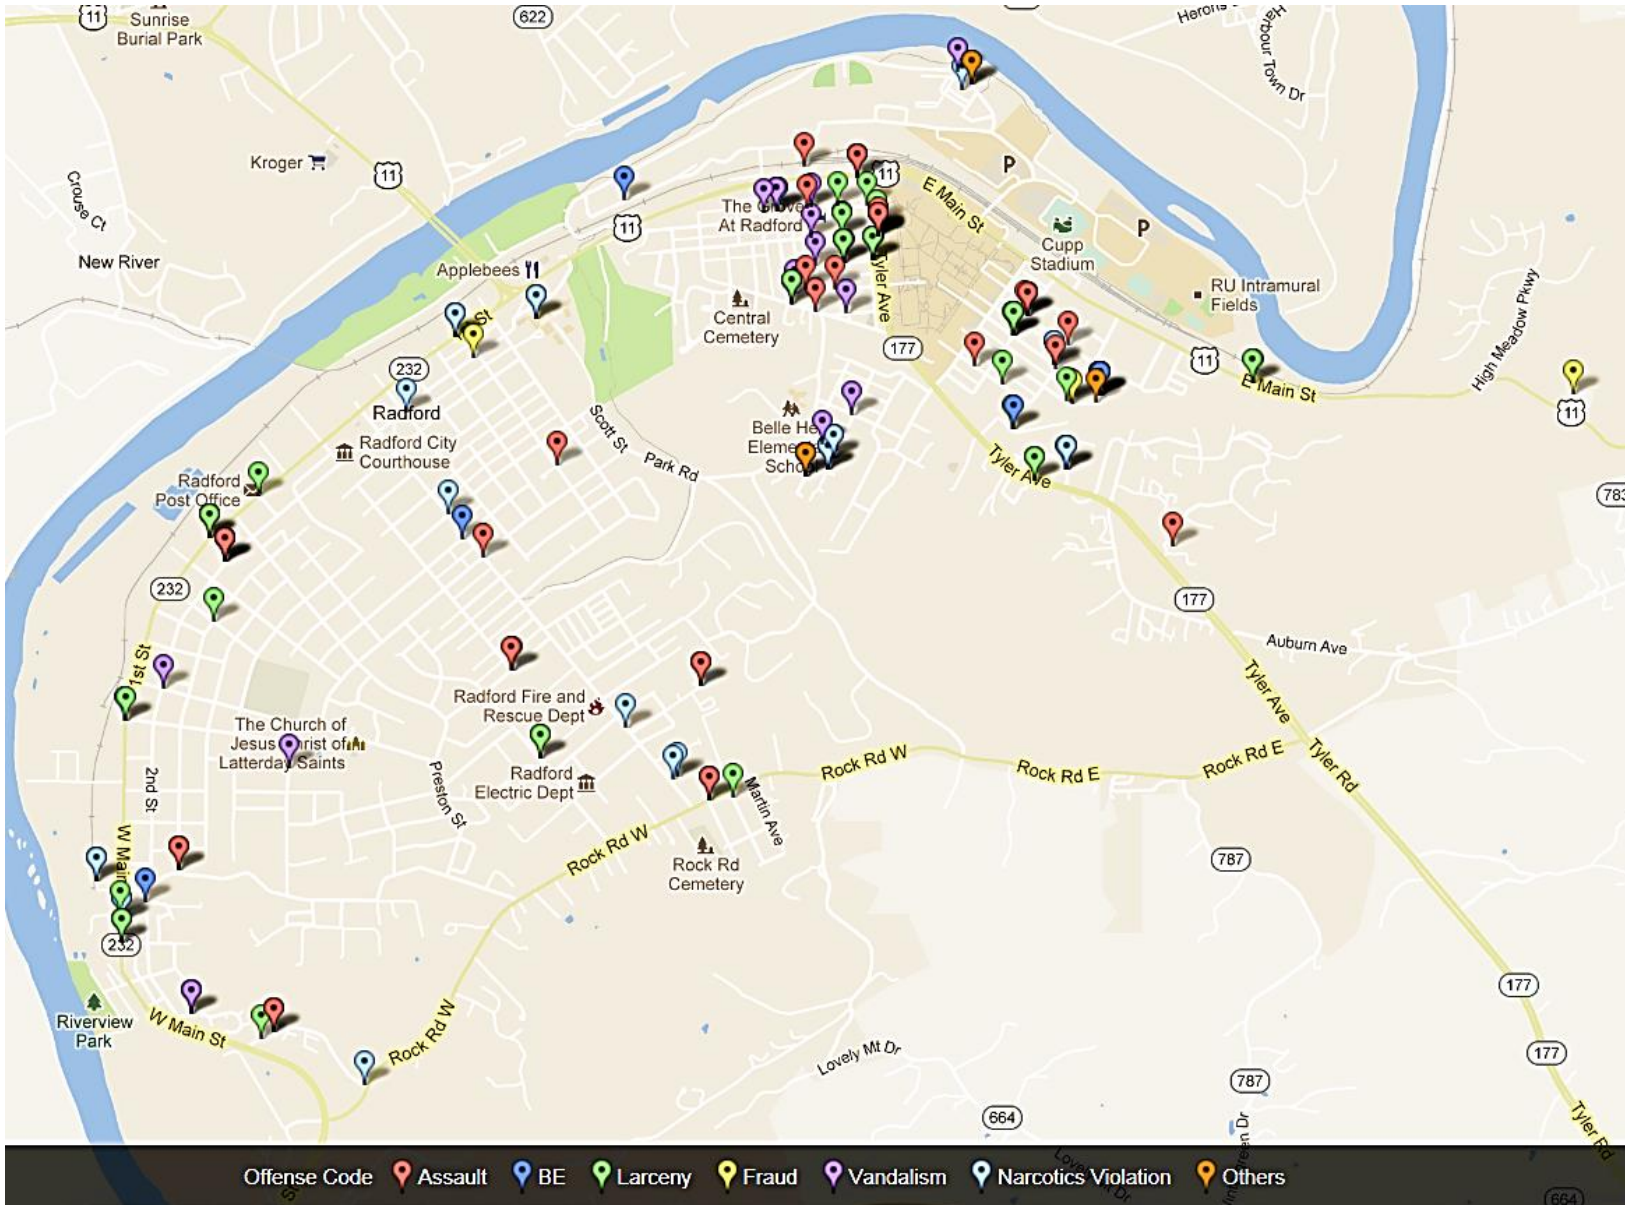

Crime Map March 2013

Map Date: 05/30/2013

Compiled by: Sonia Ramsey