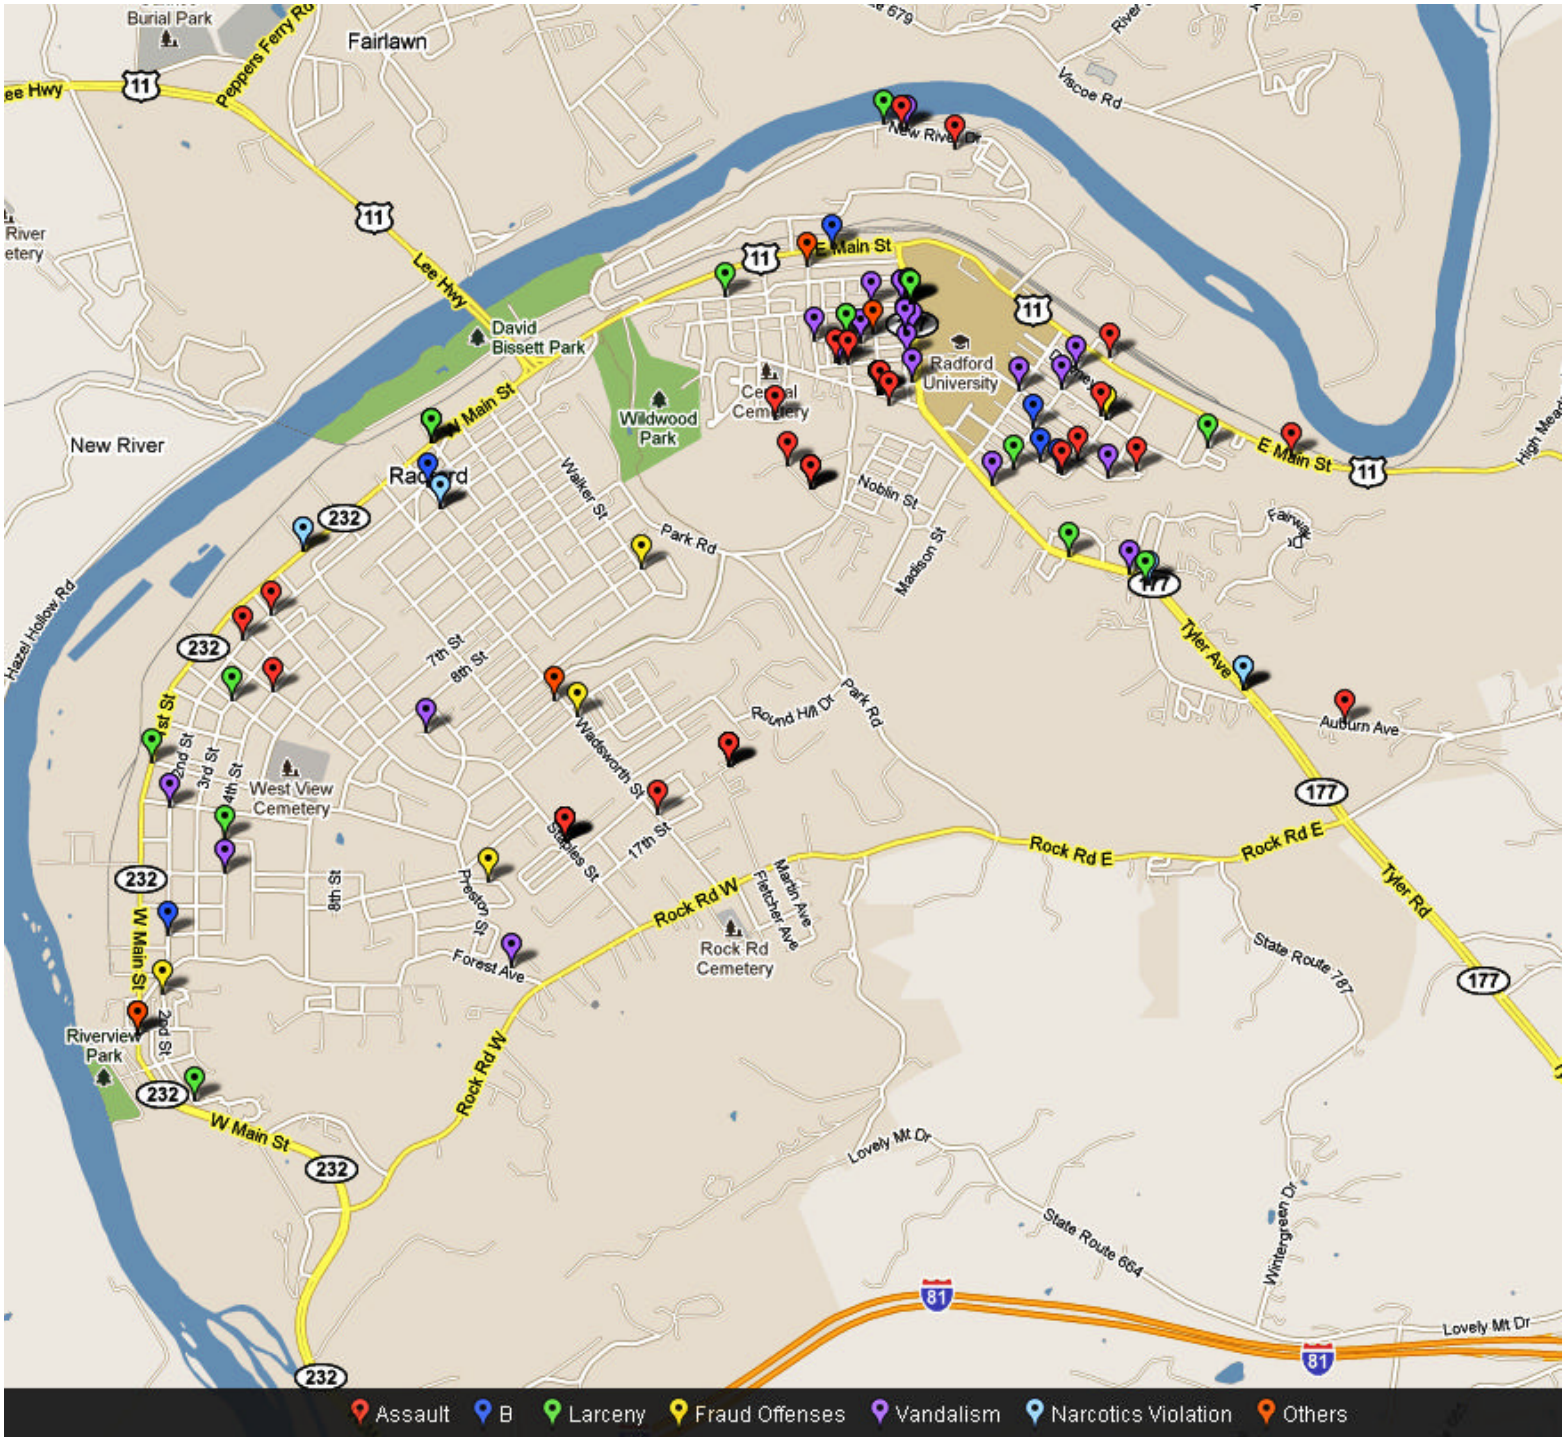

Crime Map March 2011

Map Date: 04/12/2011

Compiled by: Sonia Ramsey