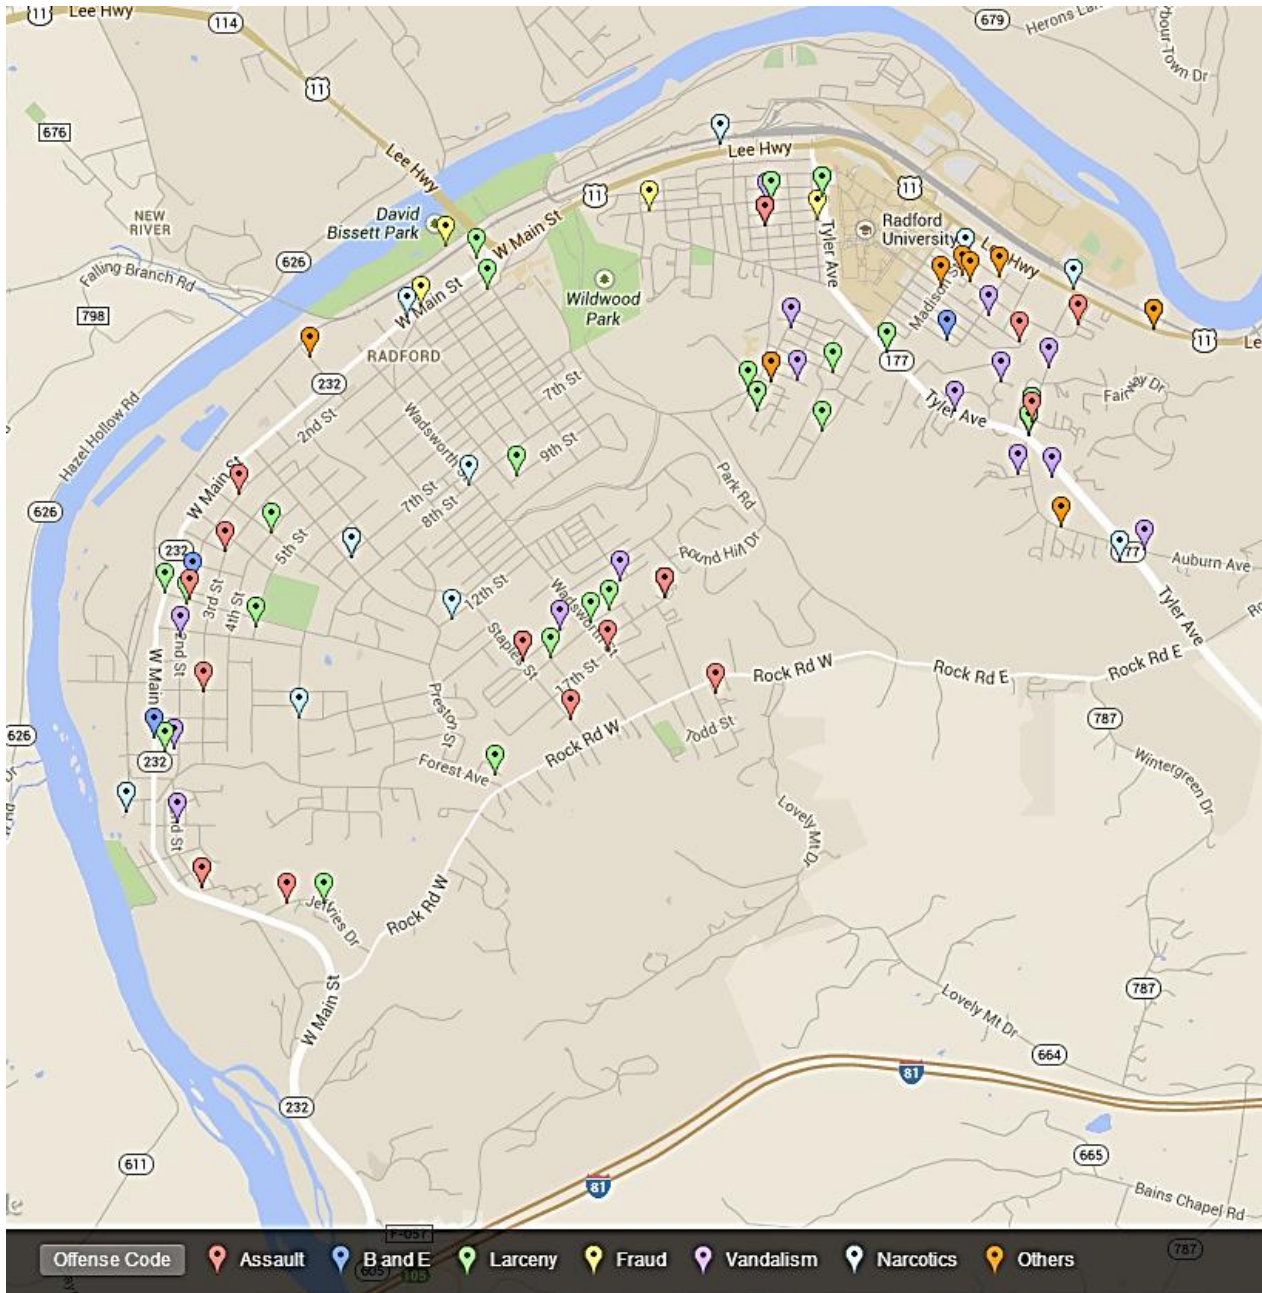

Crime Map

July

2014

Map Date: 08/12/2014

Compiled by: Sonia Ramsey