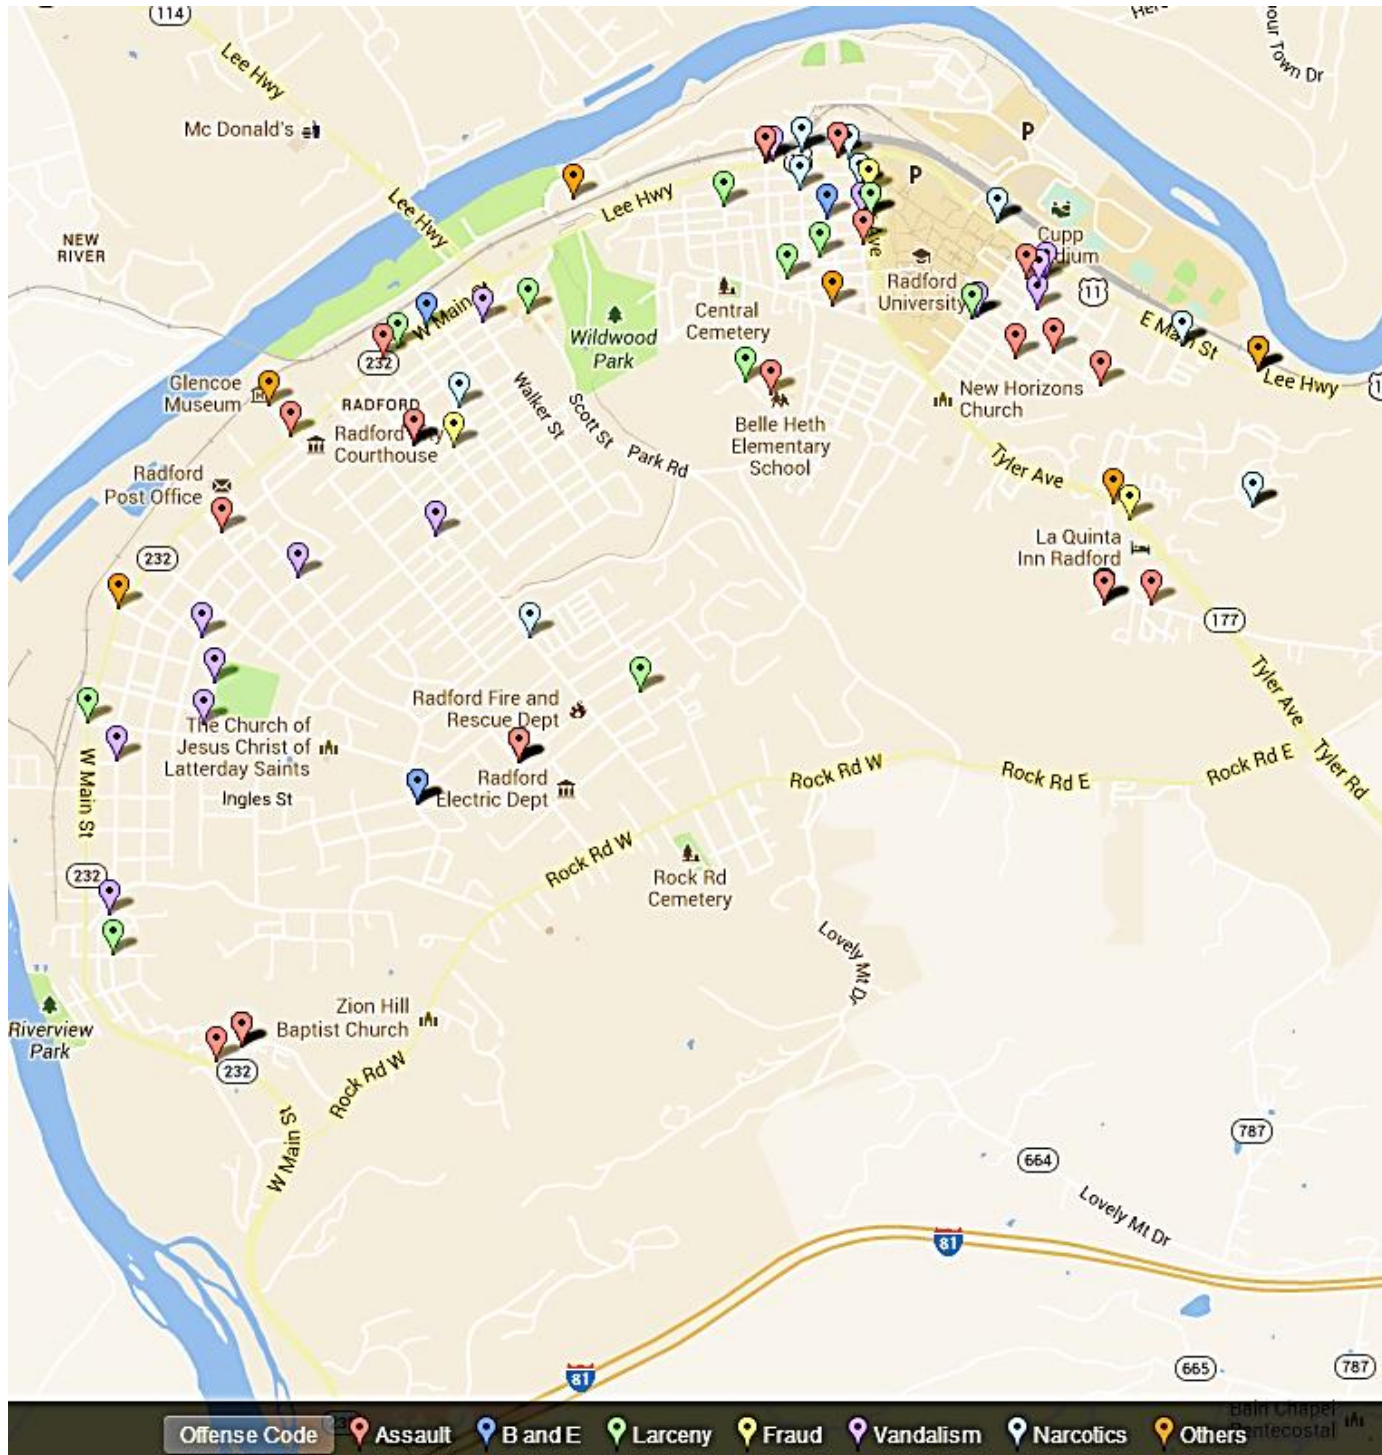

# Crime Map December 2013

Map Date: 01/13/2014

Compiled by: Sonia Ramsey