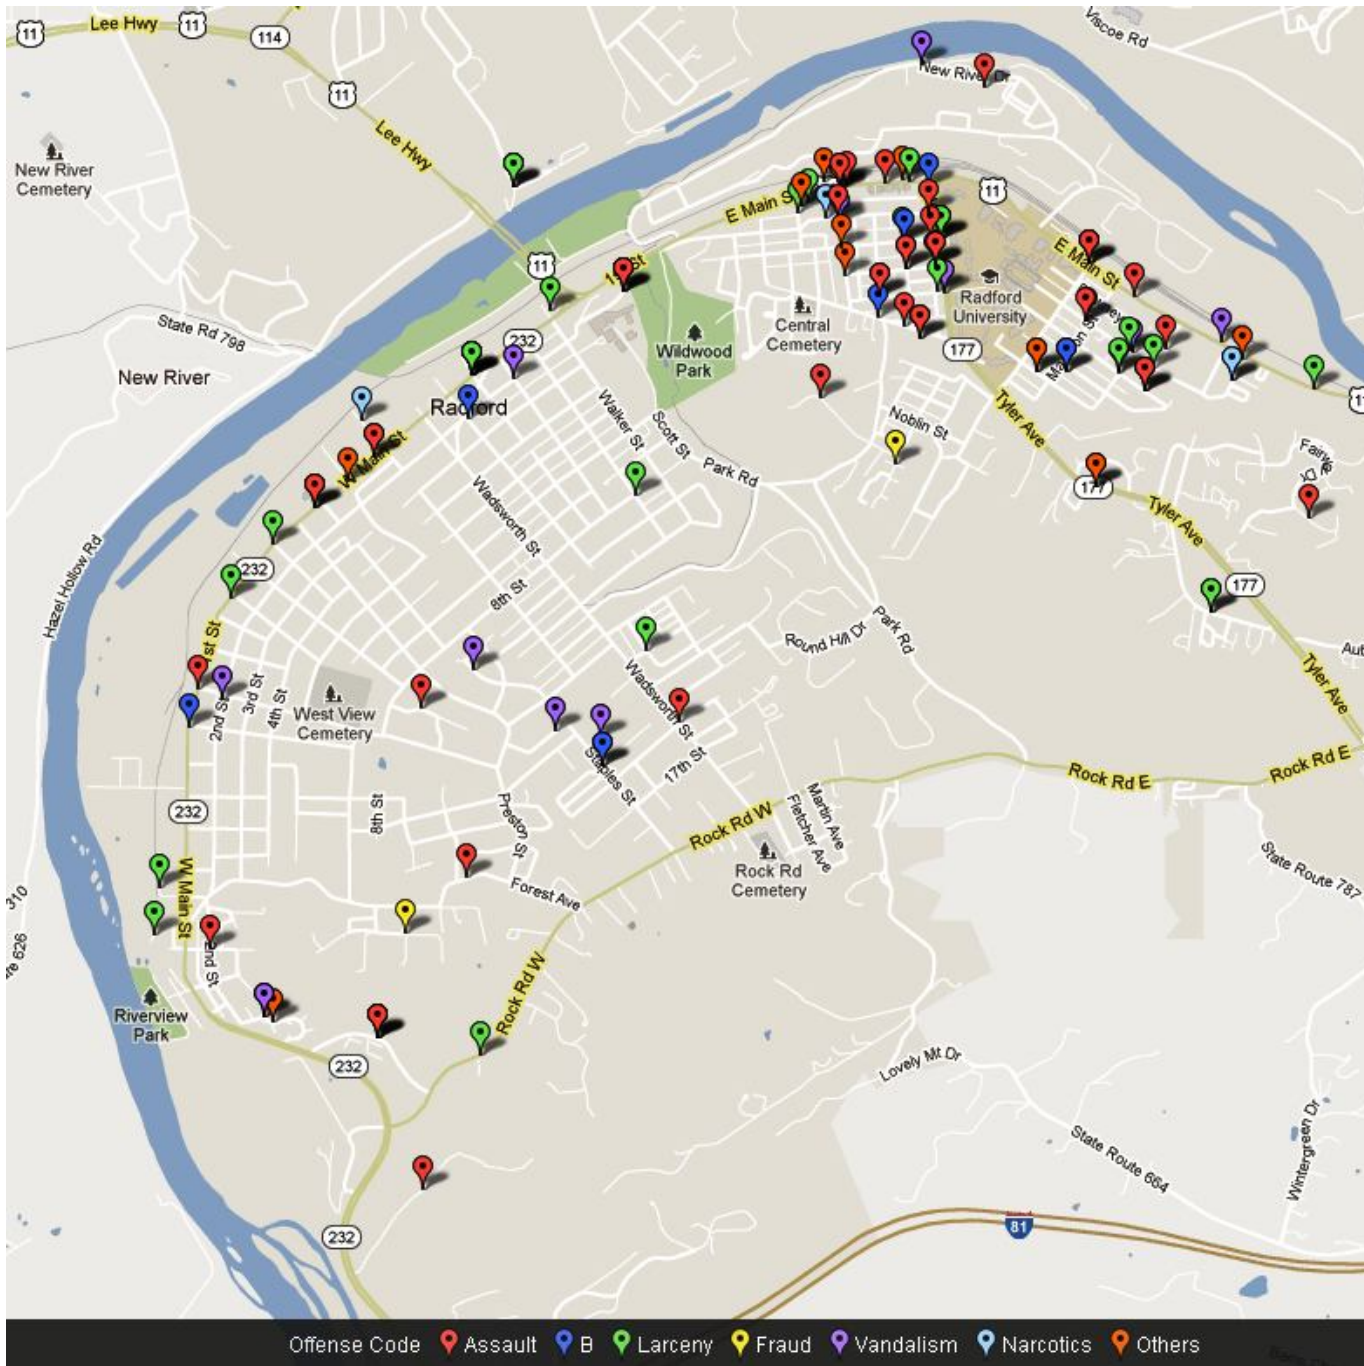

Crime Map December 2011

Map Date: 01/18/2012

Compiled by: Sonia Ramsey