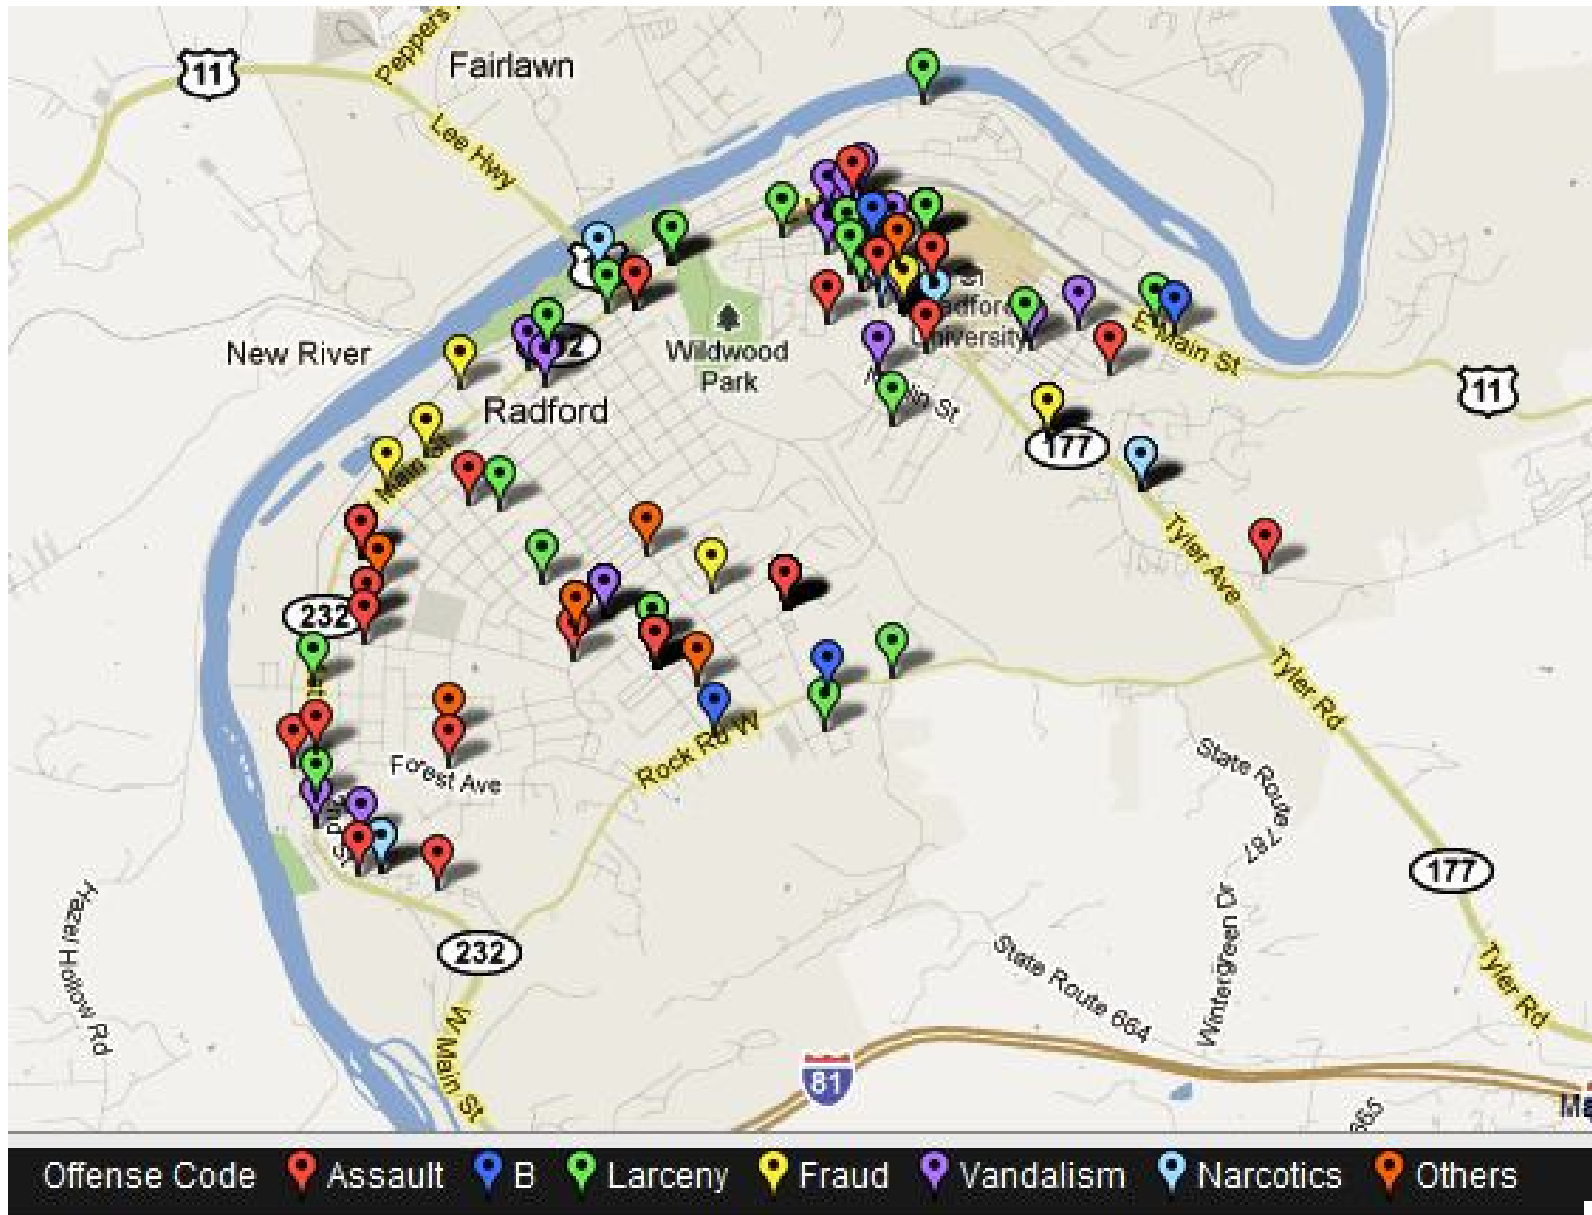

Crime Map August 2011

Map Date: 09/08/2011

Compiled by: Sonia Ramsey