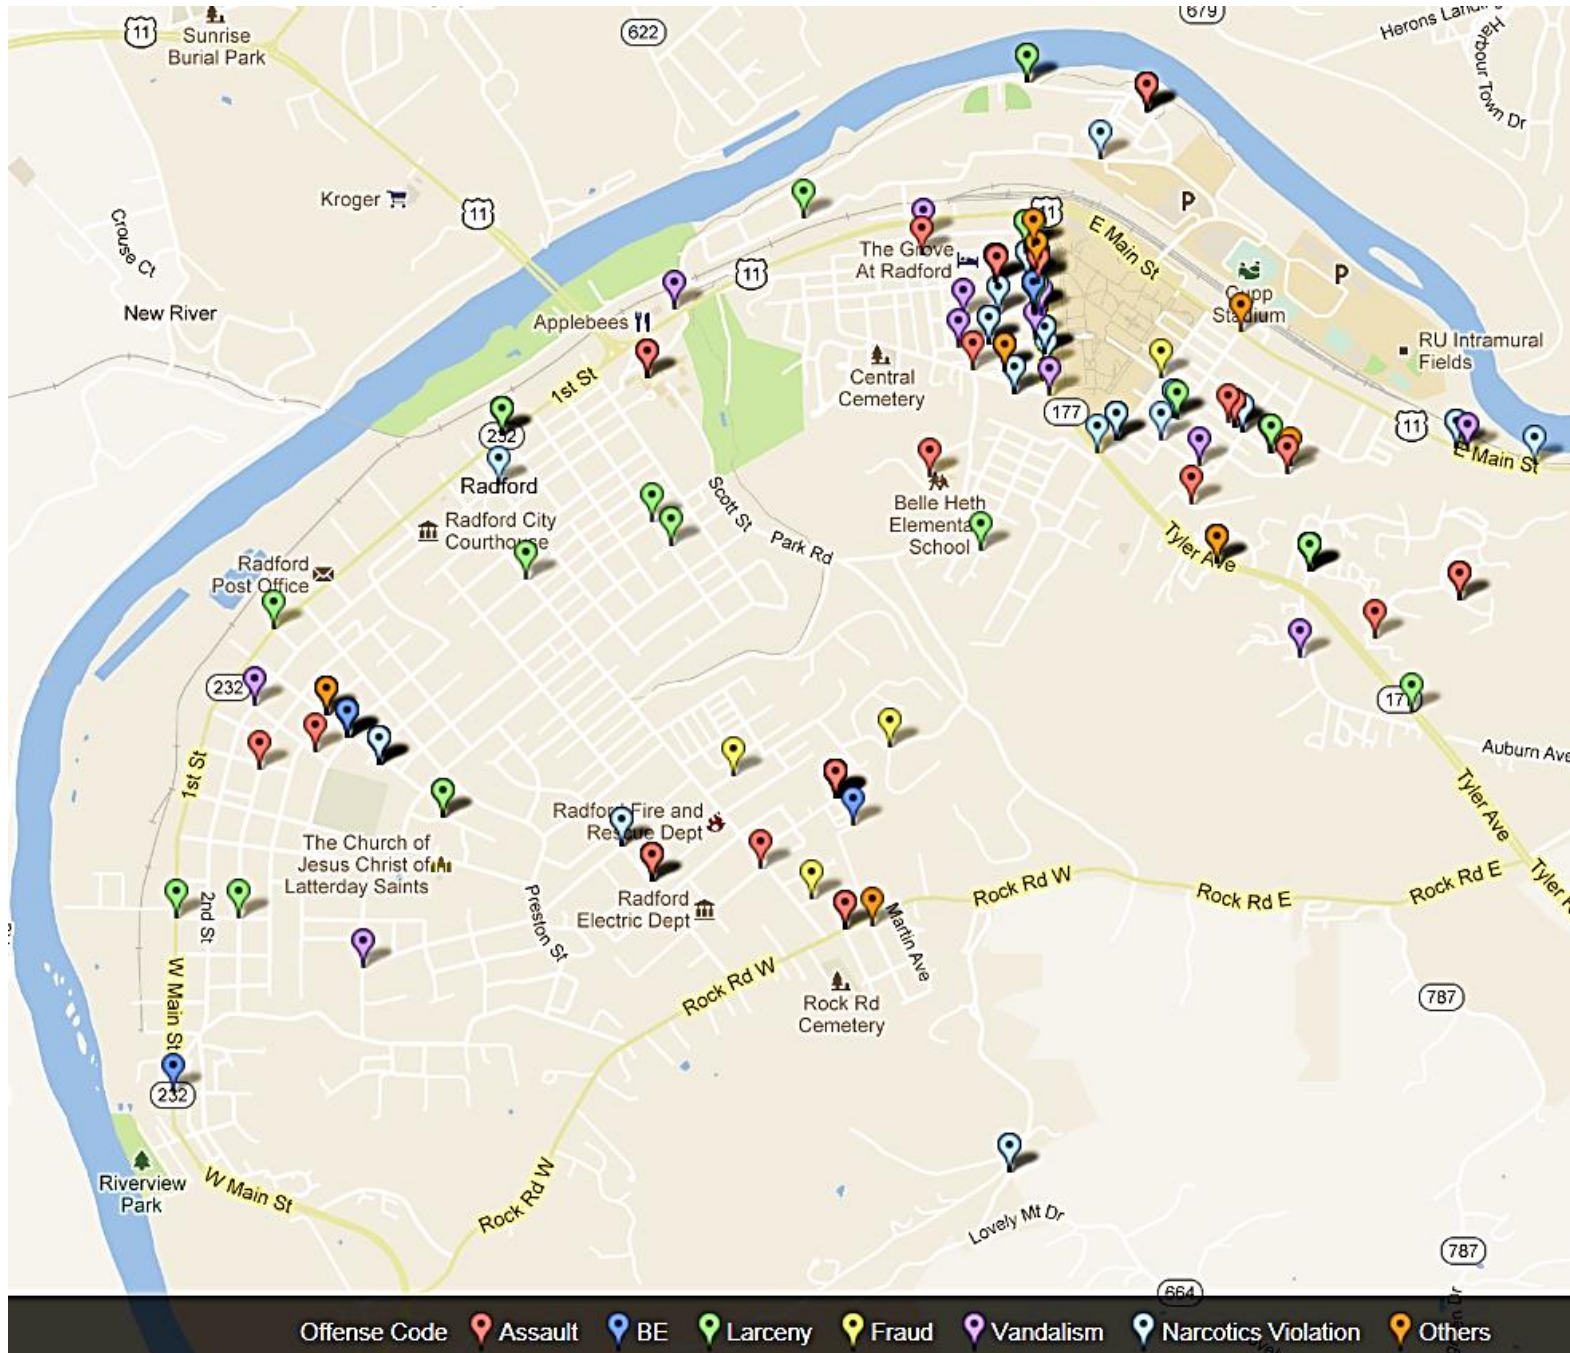

Crime Map

April

2013

Map Date: 05/30/2013

Compiled by: Sonia Ramsey