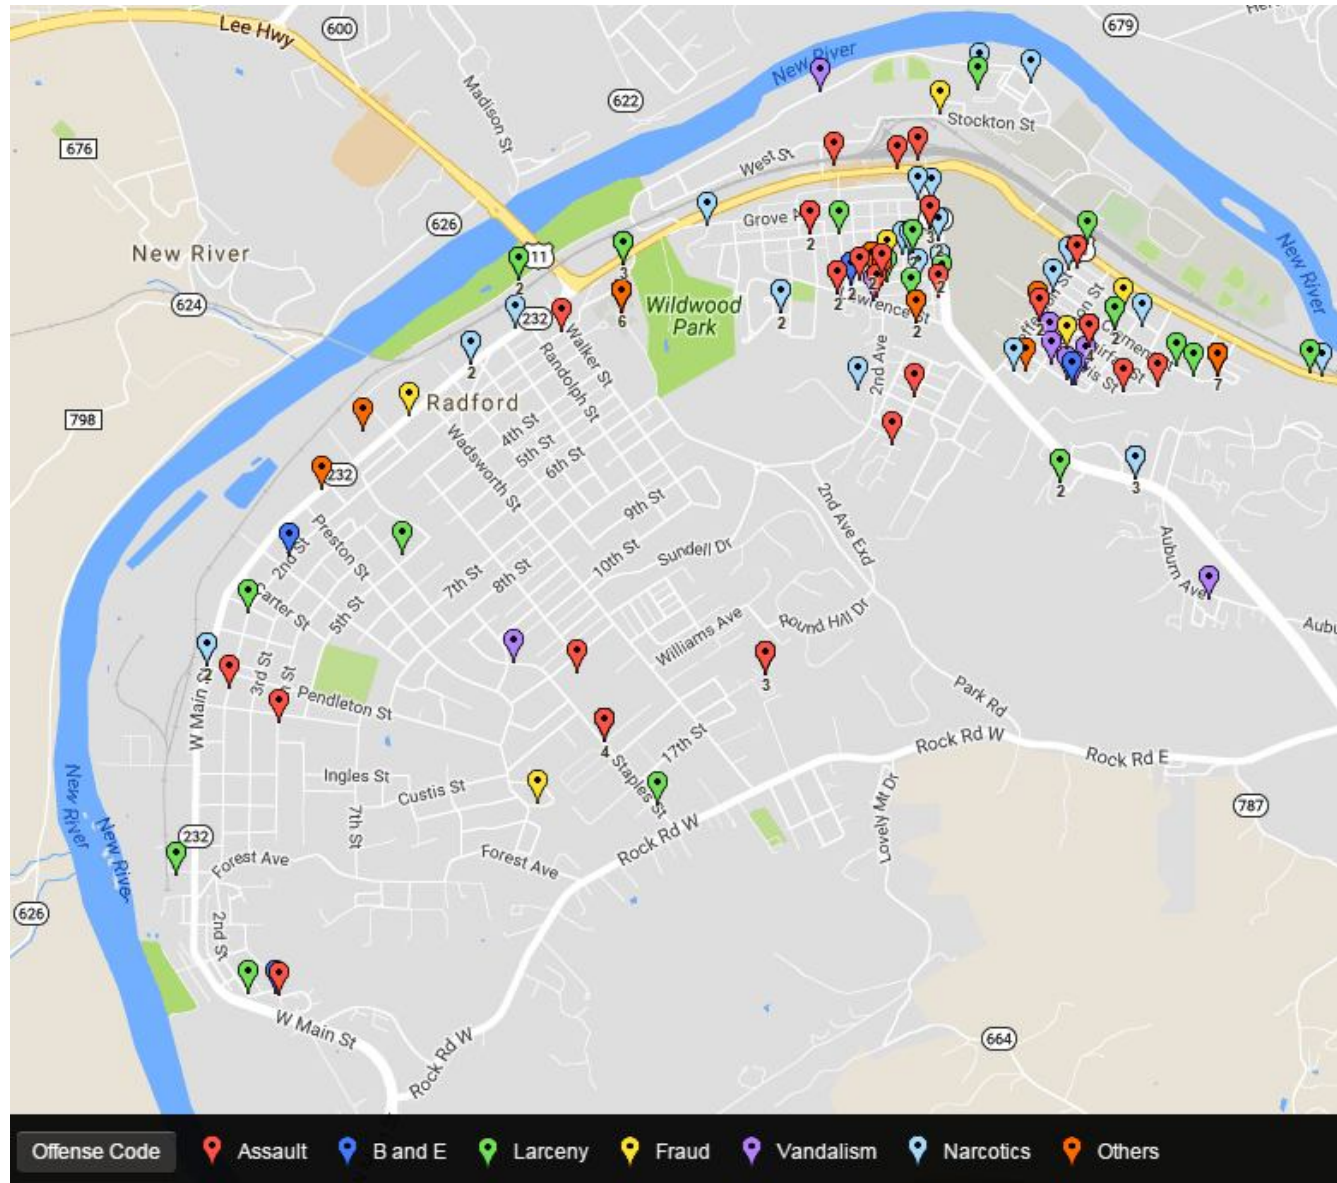

# Crime Map September 2016

Compiled by  
Sonia Ramsey  
October 13, 2016