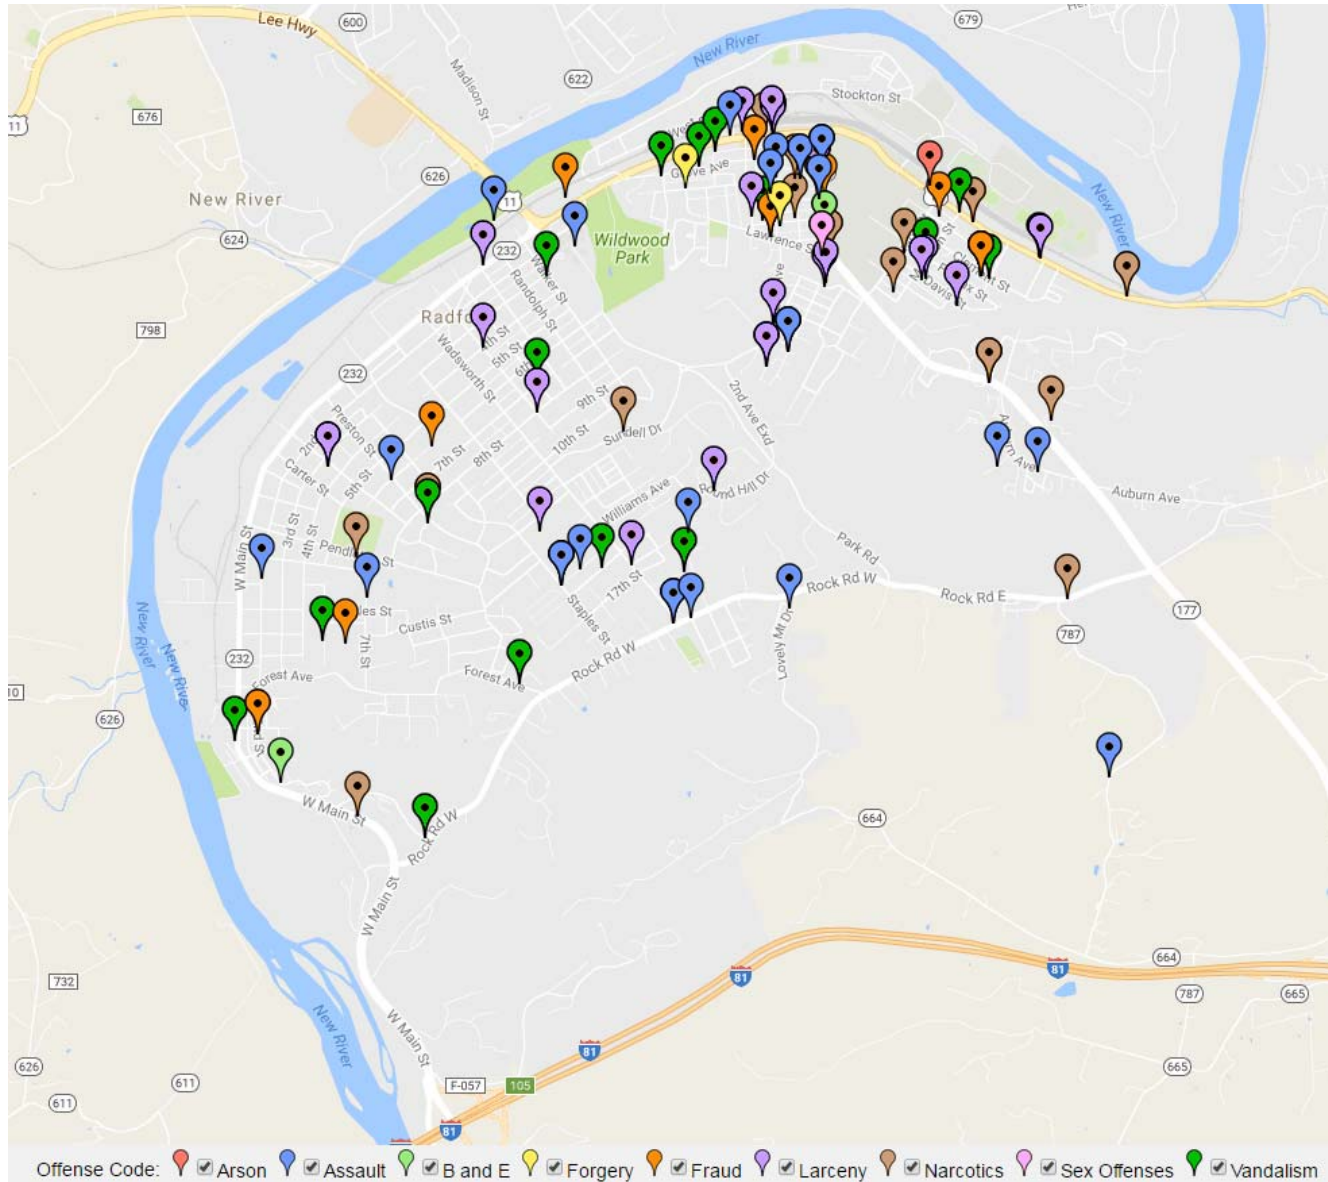

Crime Map August 2016

Compiled by
 Sonia Ramsey
 September 20, 2016