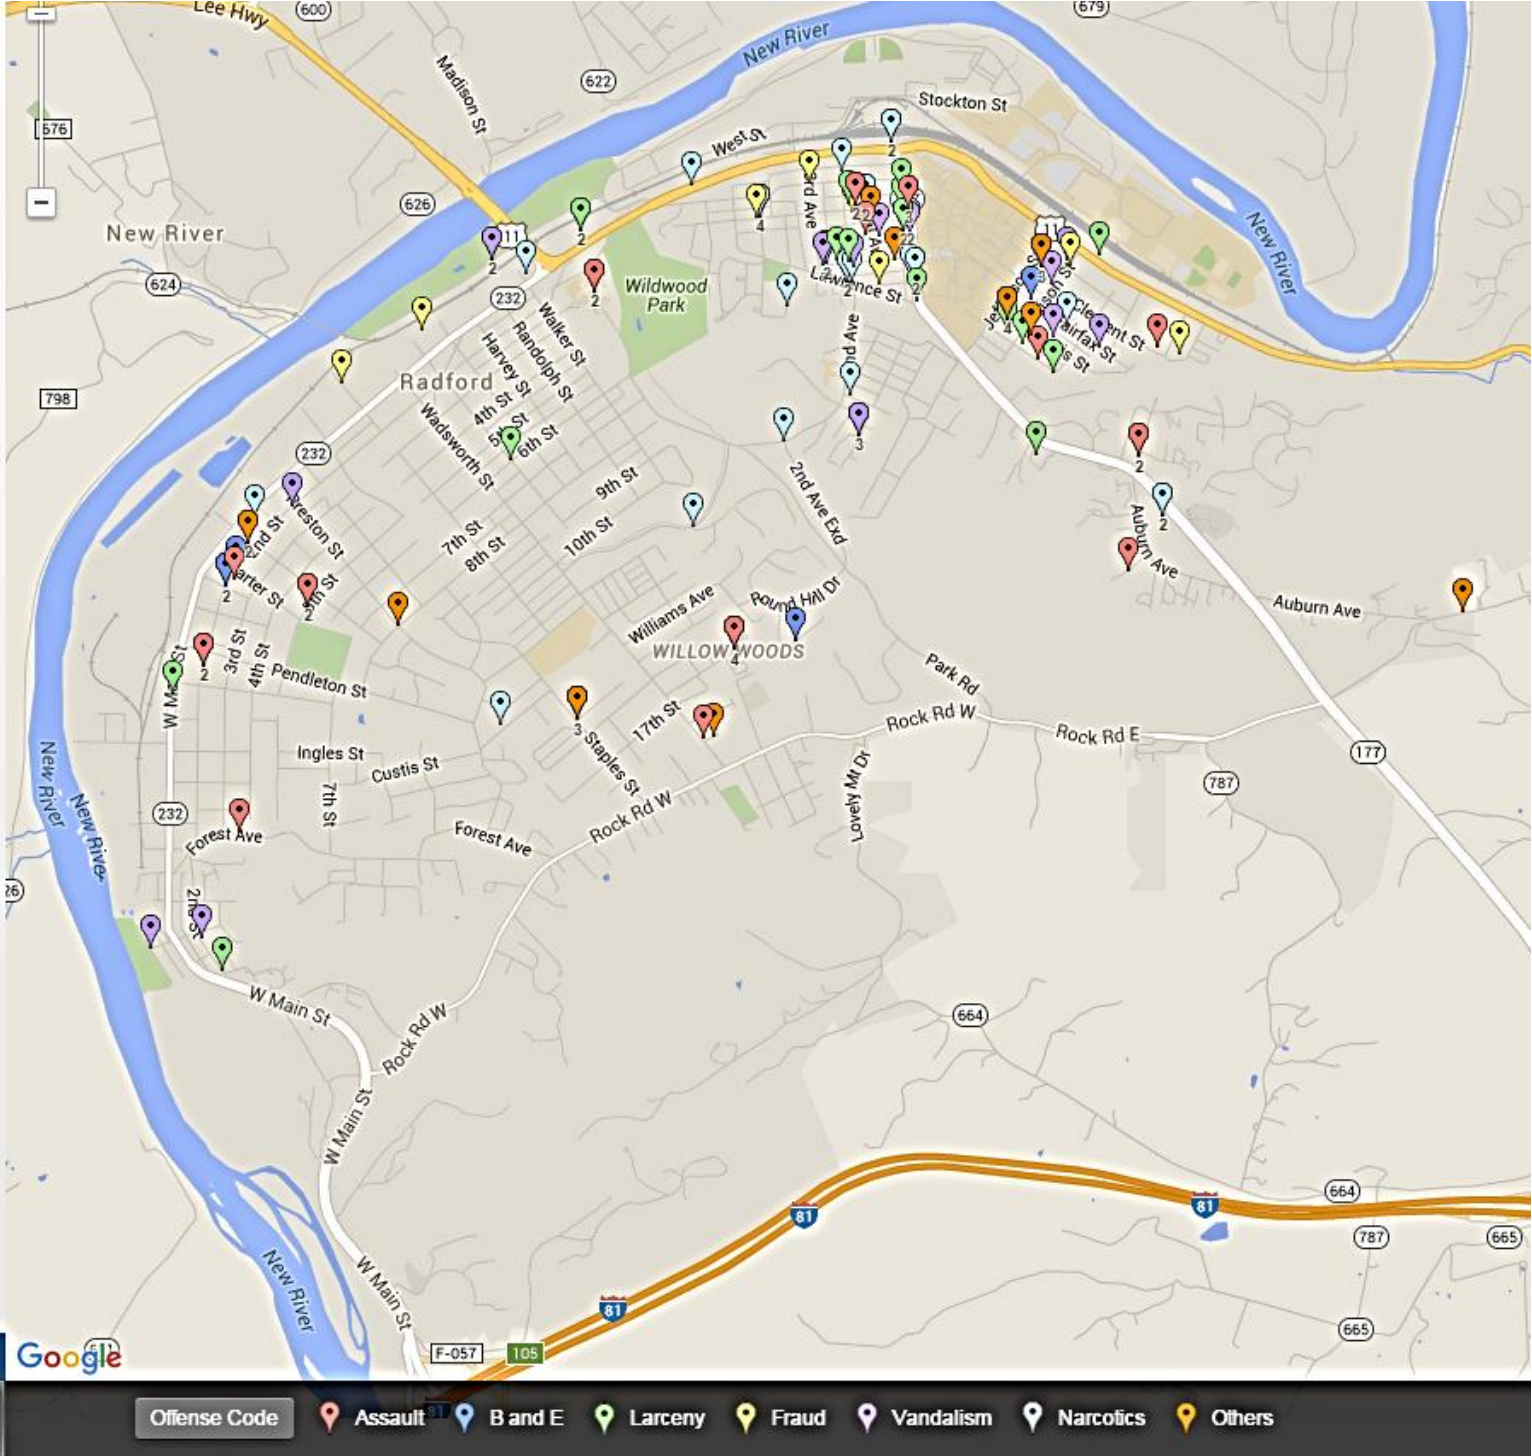

Crime Map September 2015

Map Date: 12/01/2015

Compiled by: Sonia Ramsey