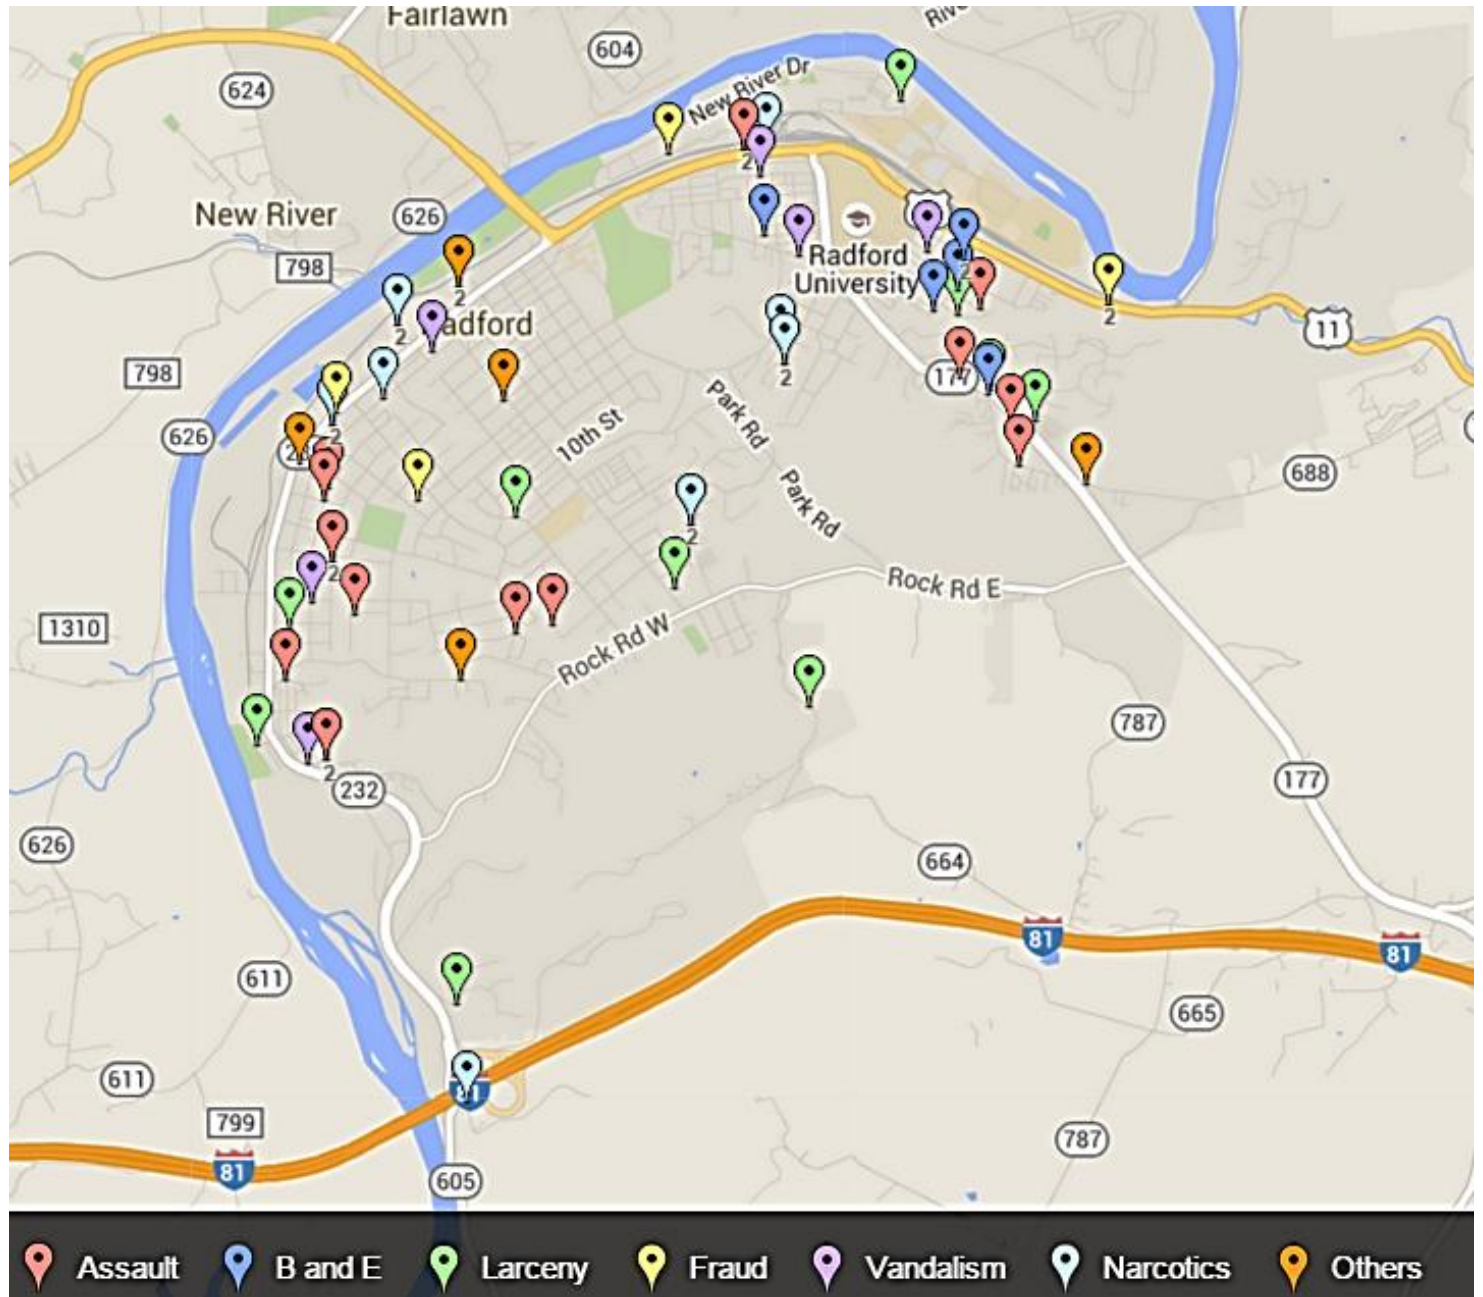

Crime Map

July

2015

Map Date: 09/17/2015

Compiled by: Sonia Ramsey