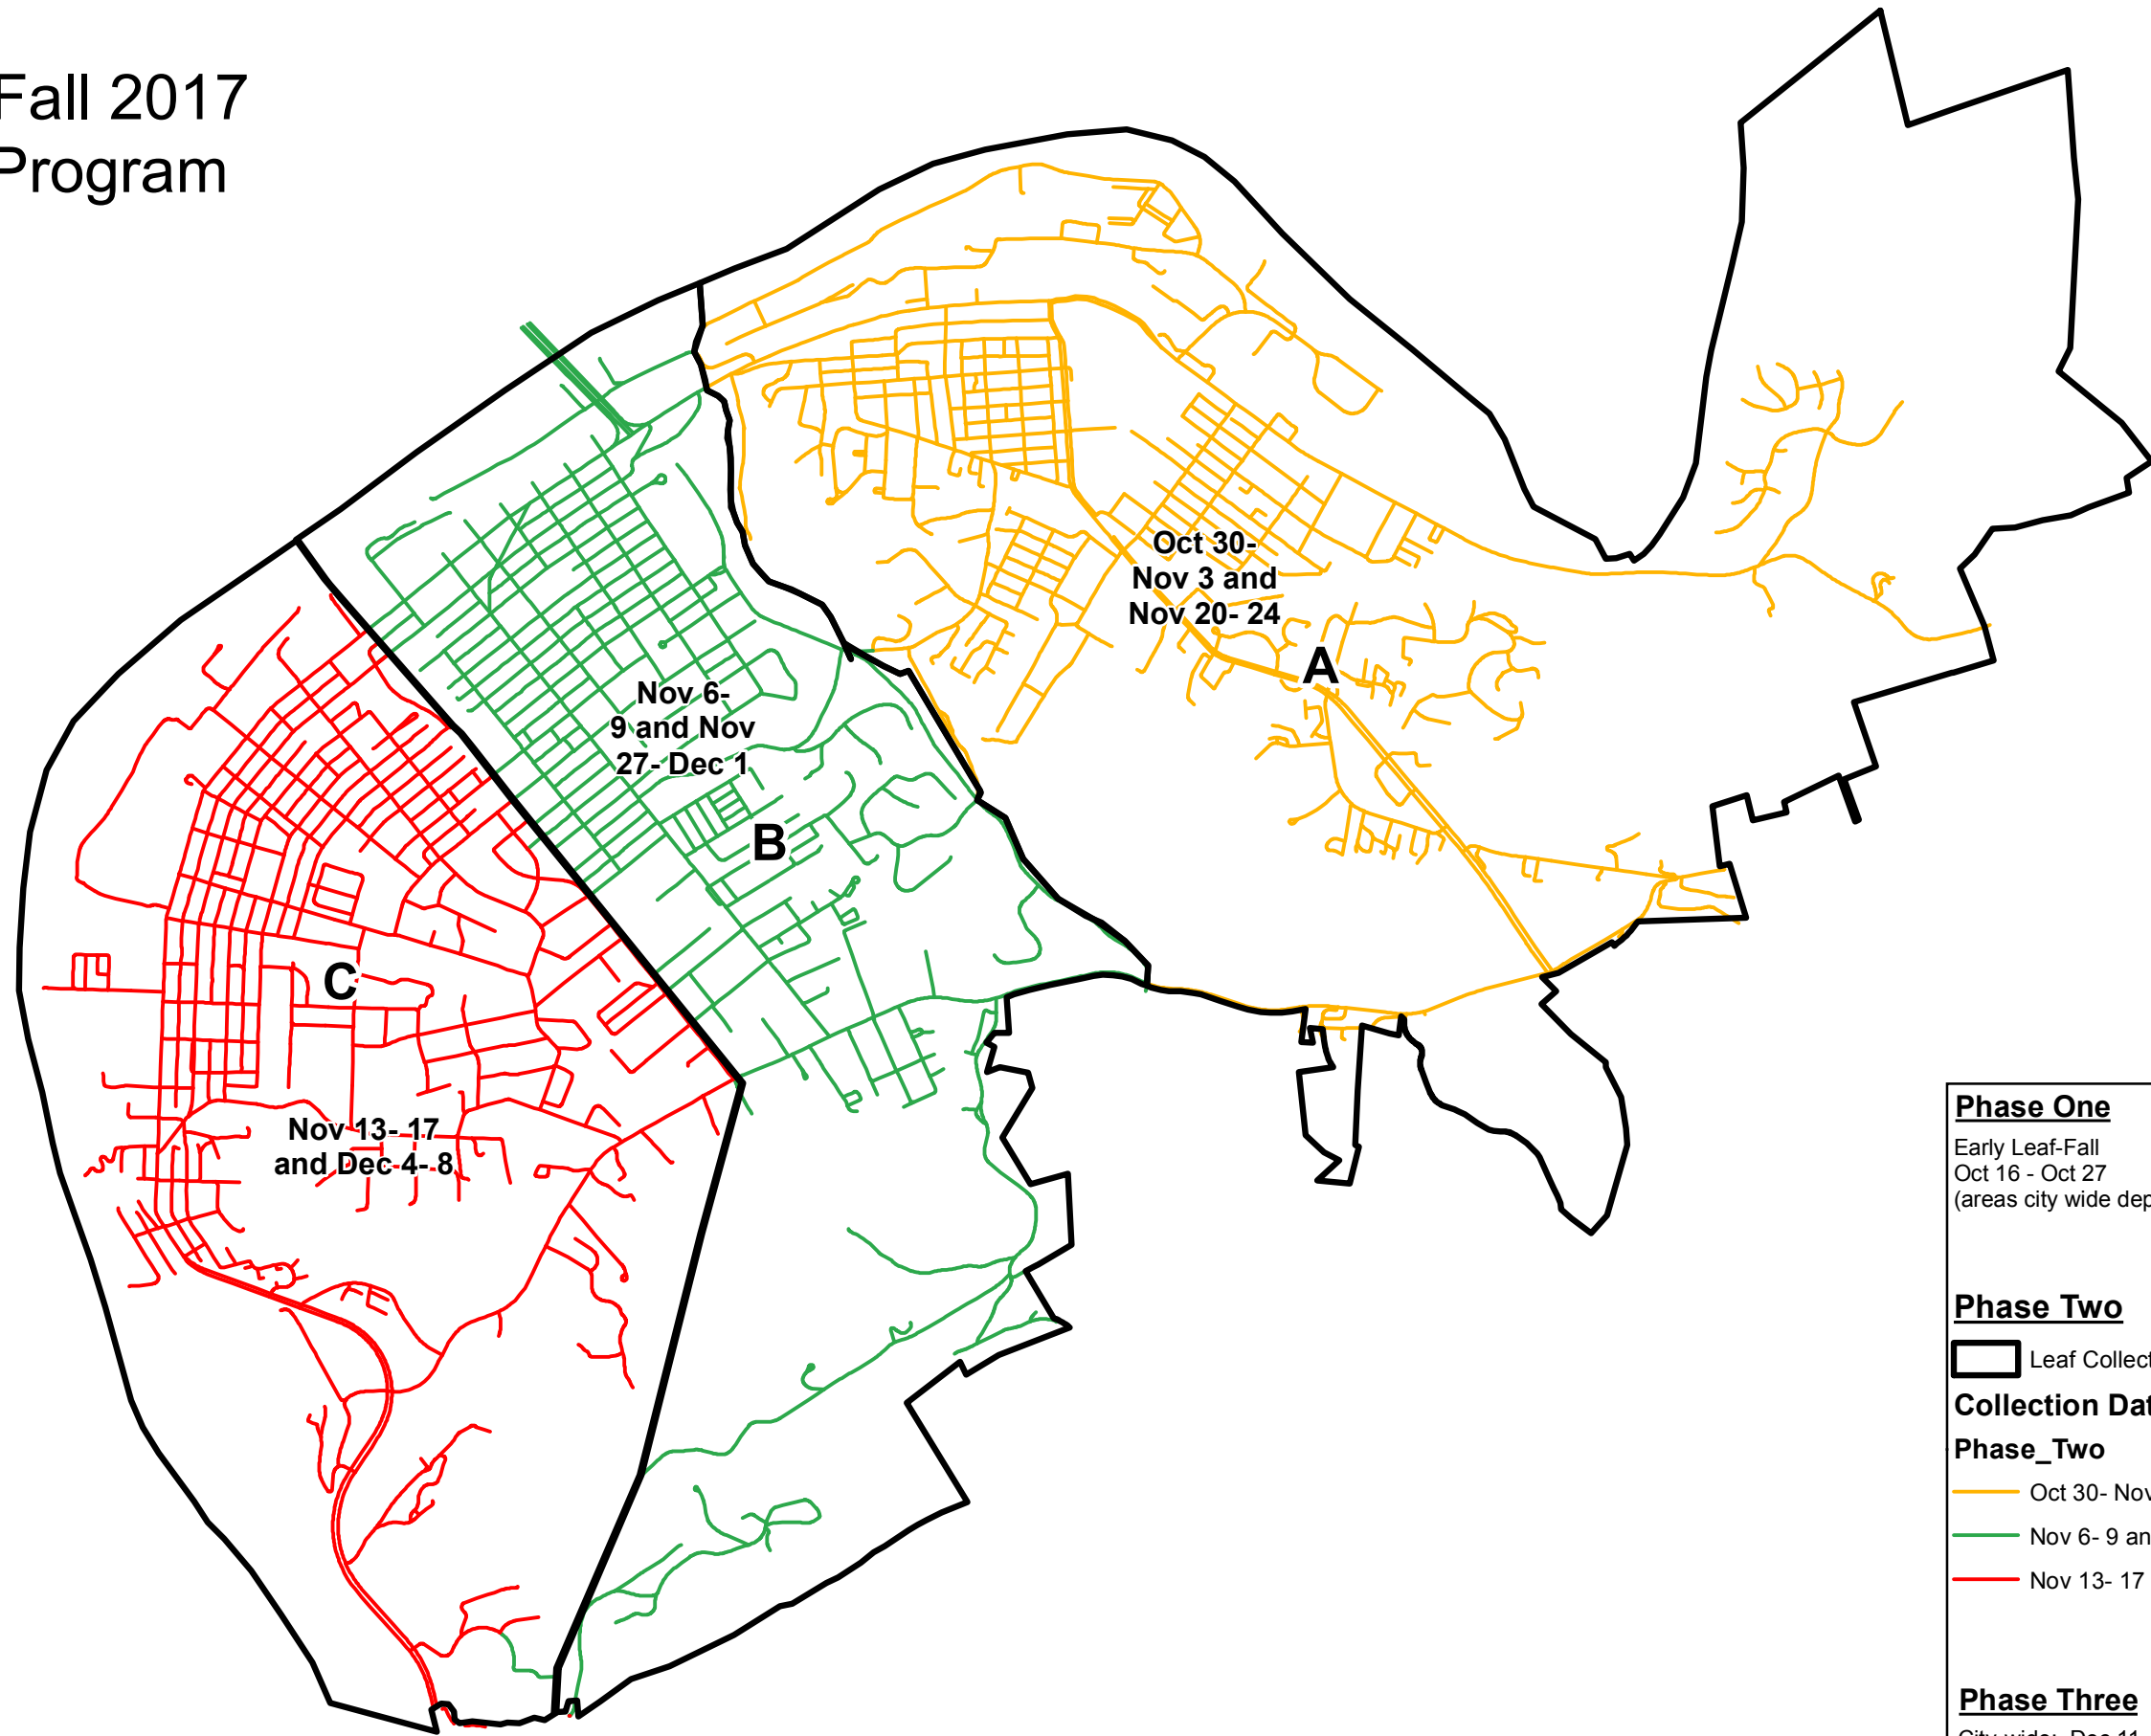

City of Radford Fall 2017 Leaf Collection Program

Oct 30-
Nov 3 and
Nov 20- 24

A

Nov 6-
9 and Nov
27- Dec 1

B

Nov 13- 17
and Dec 4- 8

C

Phase One
Early Leaf-Fall
Oct 16 - Oct 27
(areas city wide depending on leaf-fall)

Phase Two
Leaf Collection Zones

Collection Dates

Phase_Two

- Oct 30- Nov 3 and Nov 20- 24
- Nov 6- 9 and Nov 27- Dec 1
- Nov 13- 17 and Dec 4- 8

Phase Three
City-wide: Dec 11- 22
(Where leaf-fall continues after
scheduled collections)